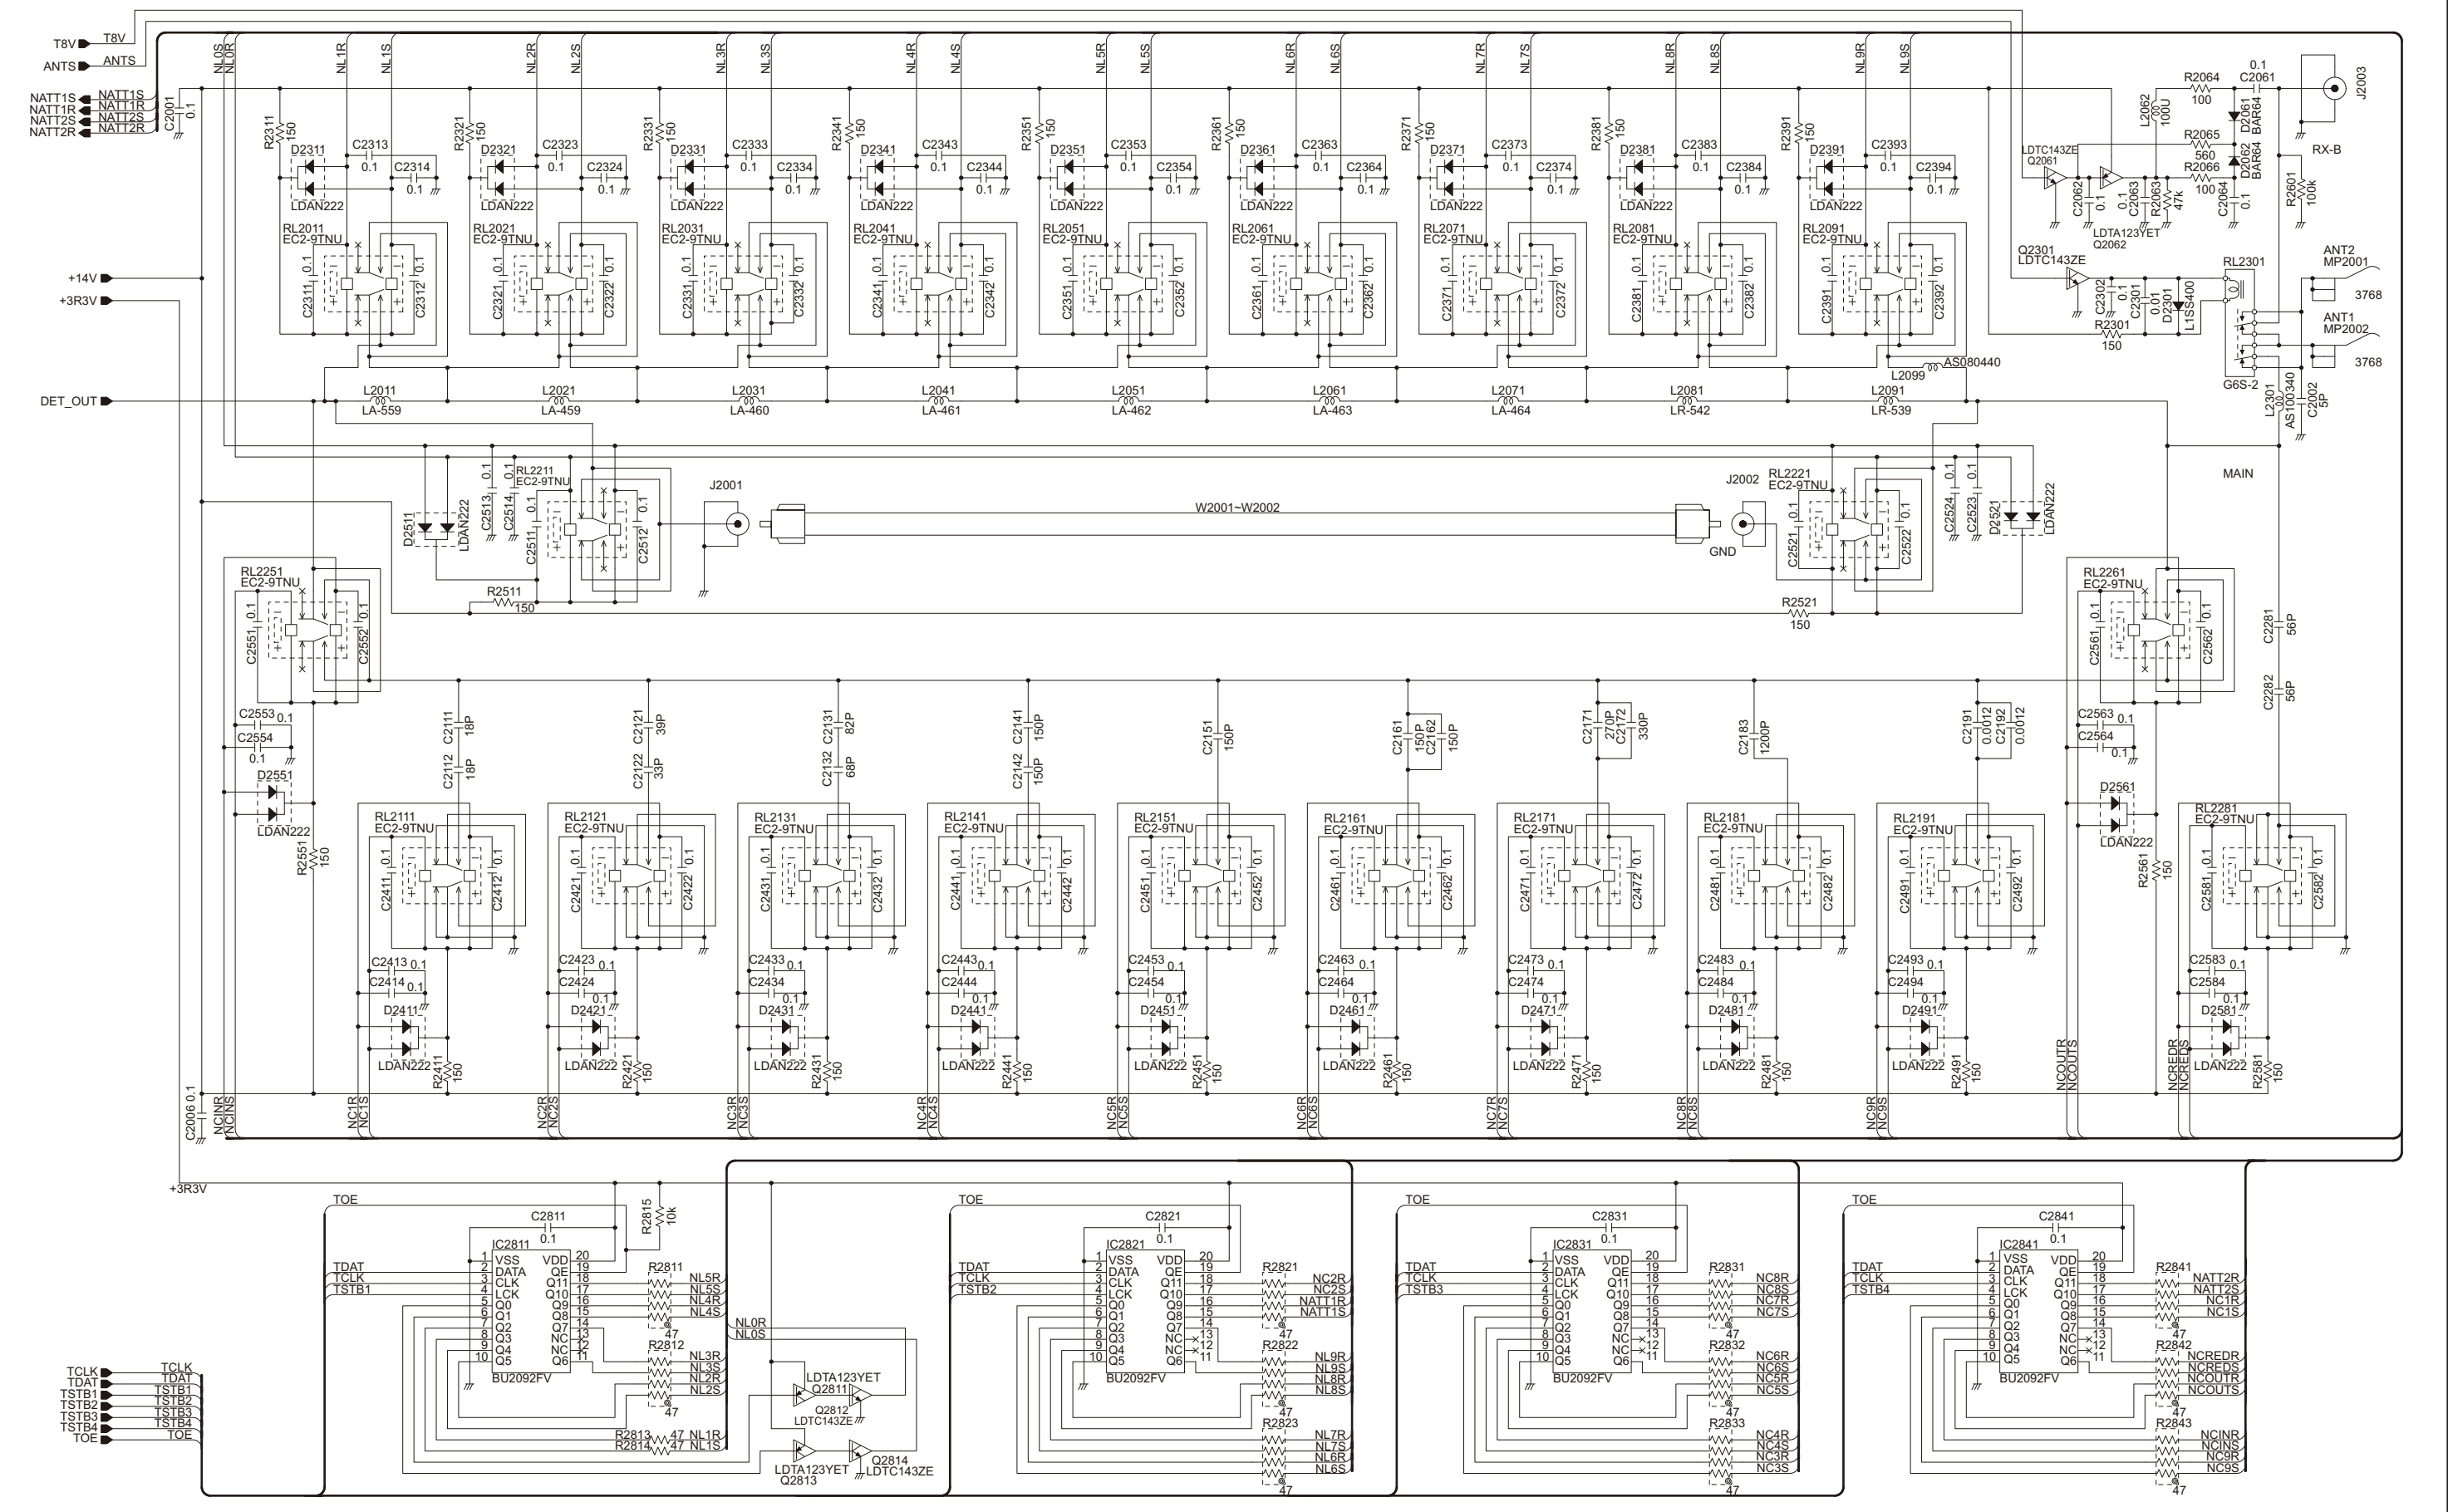

TUNER UNIT (2/2)

To upgrade quality, some components may be subject to change without notice.